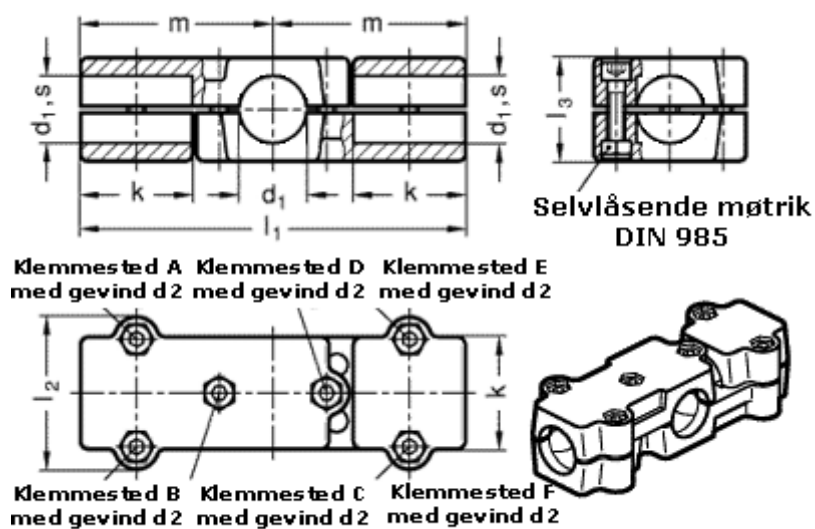

Article number: 20195B50762BL

Description: E+G double T-angel clamps
GN 195-B50-76-2-BL

Measures

d1 = B 50

d2 = M10

k = 76

l1 = 254

l2 = 98

l3 = 70

m = 127